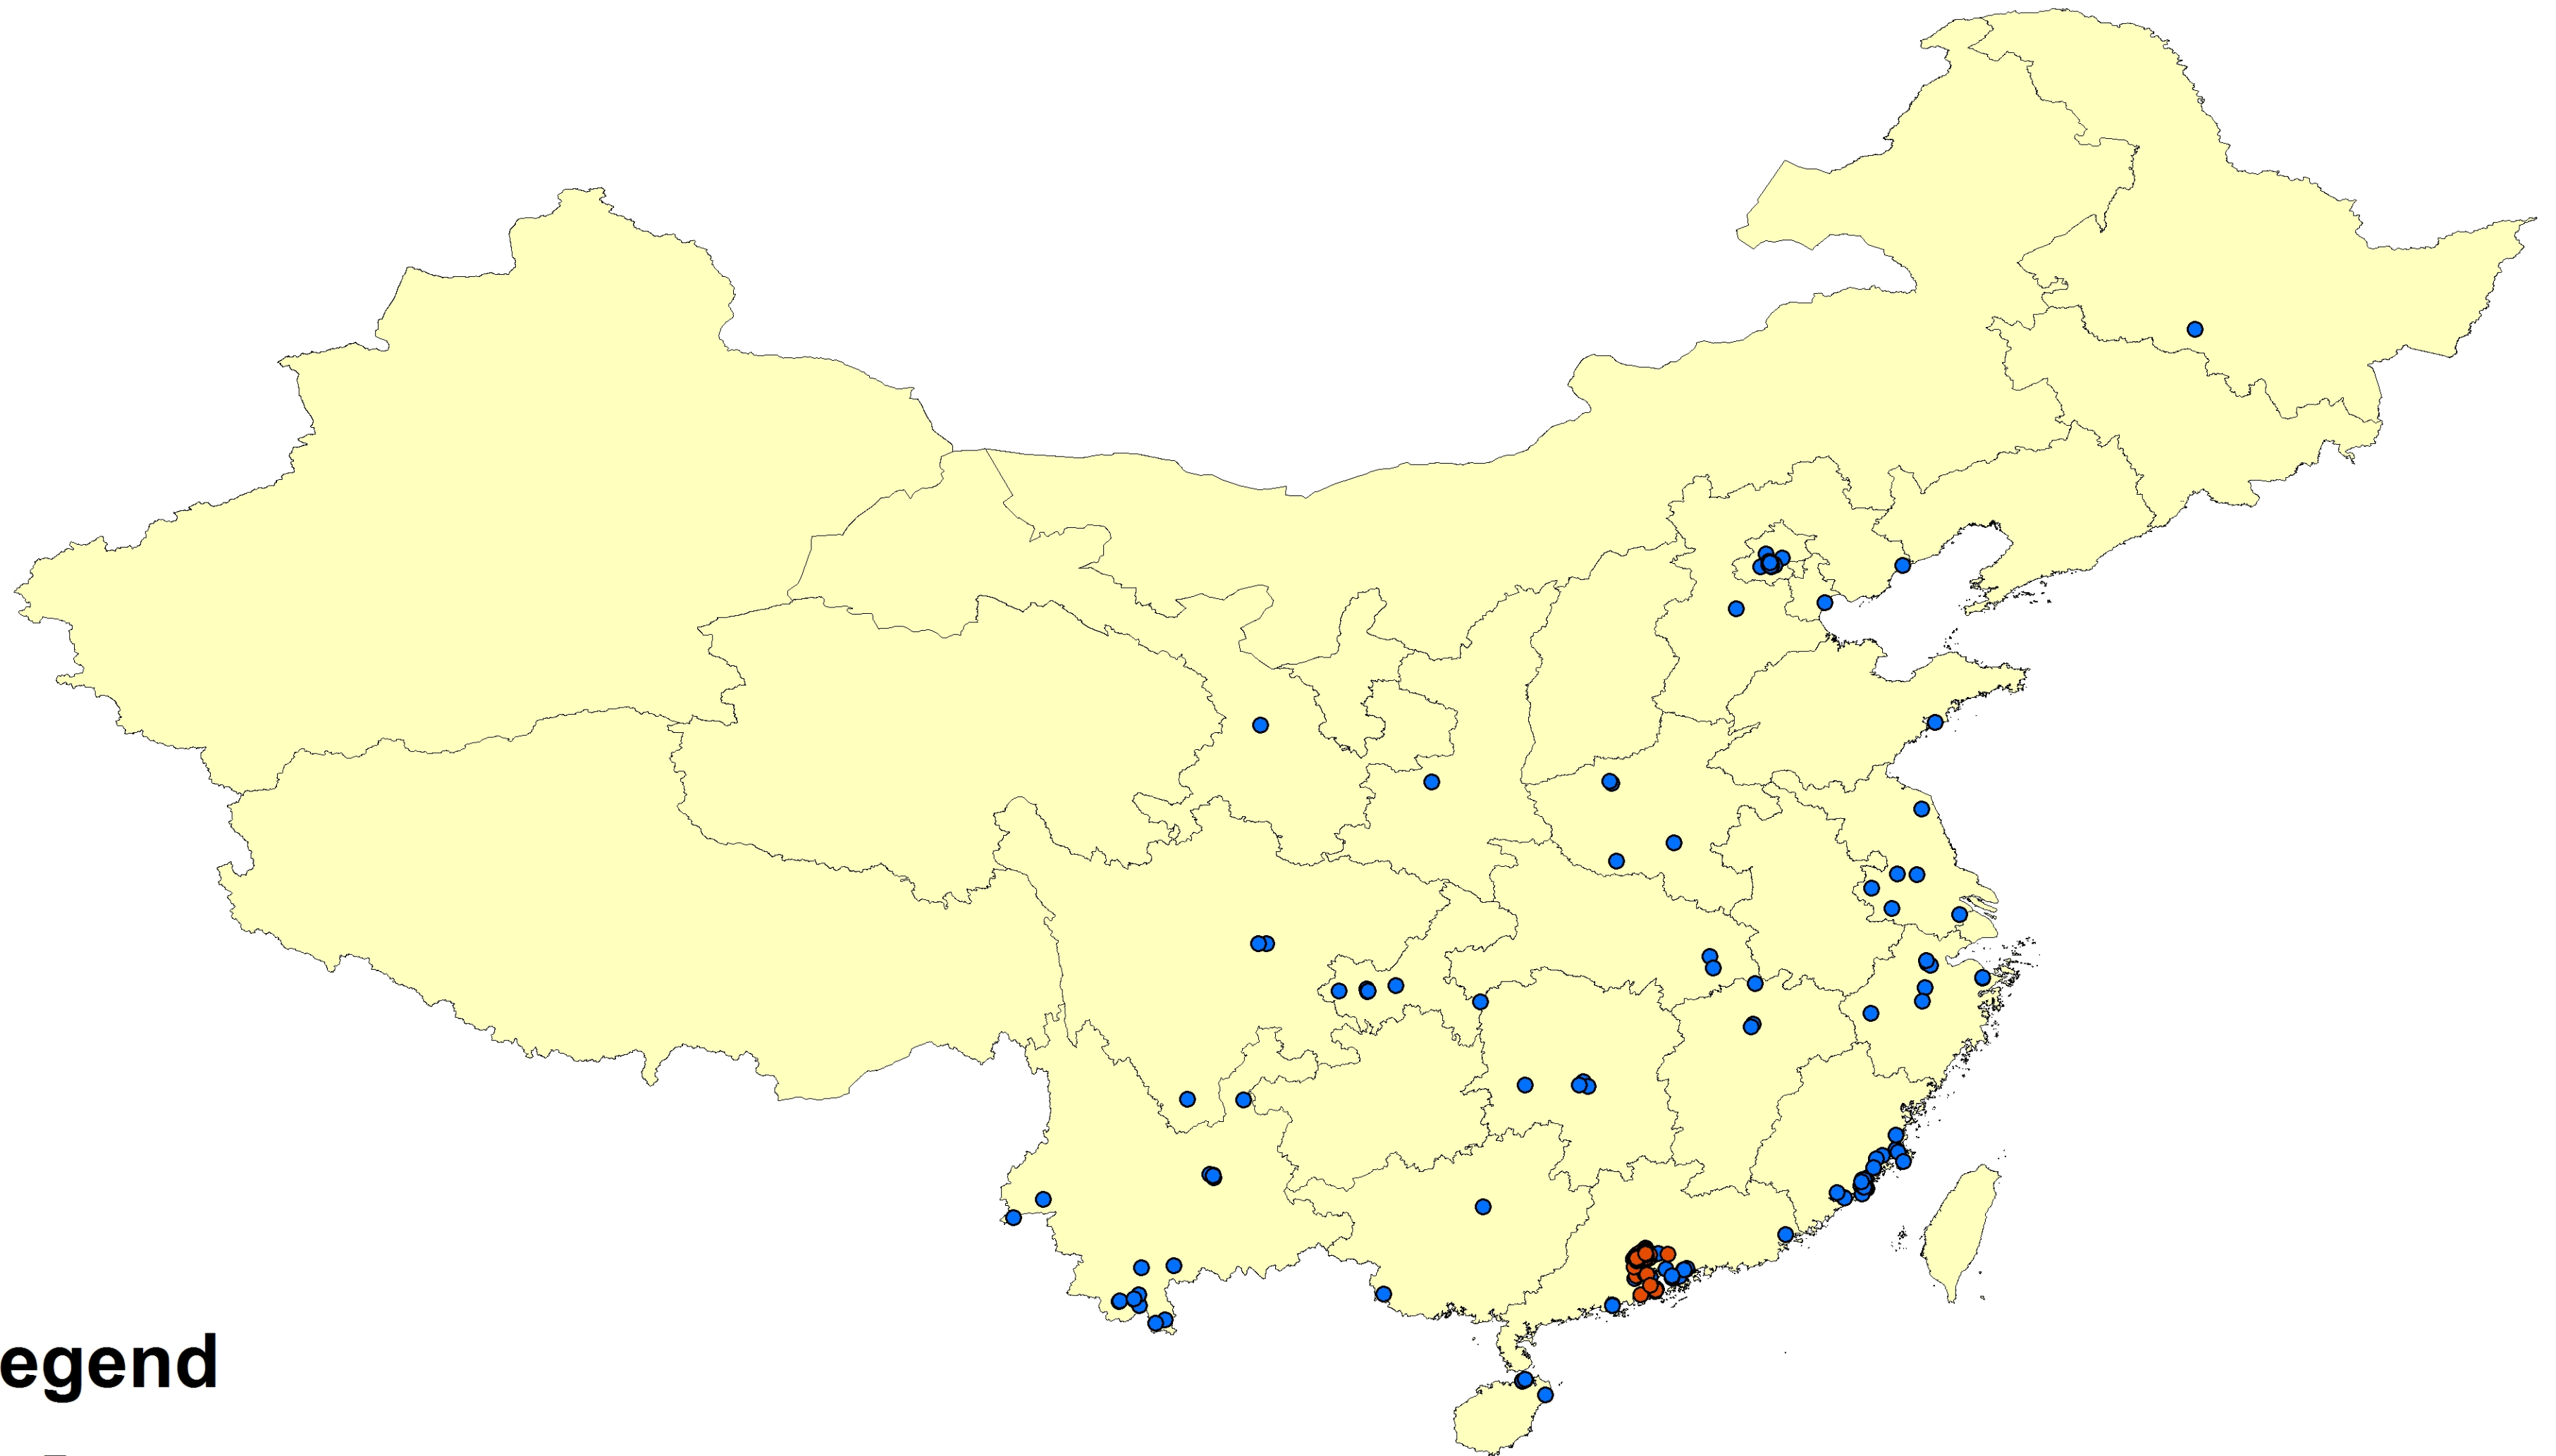

Dengue Case Distribution in 2011

Legend

CaseType

- Imported from other country
- Indigenous

Dengue Case Distribution in 2012