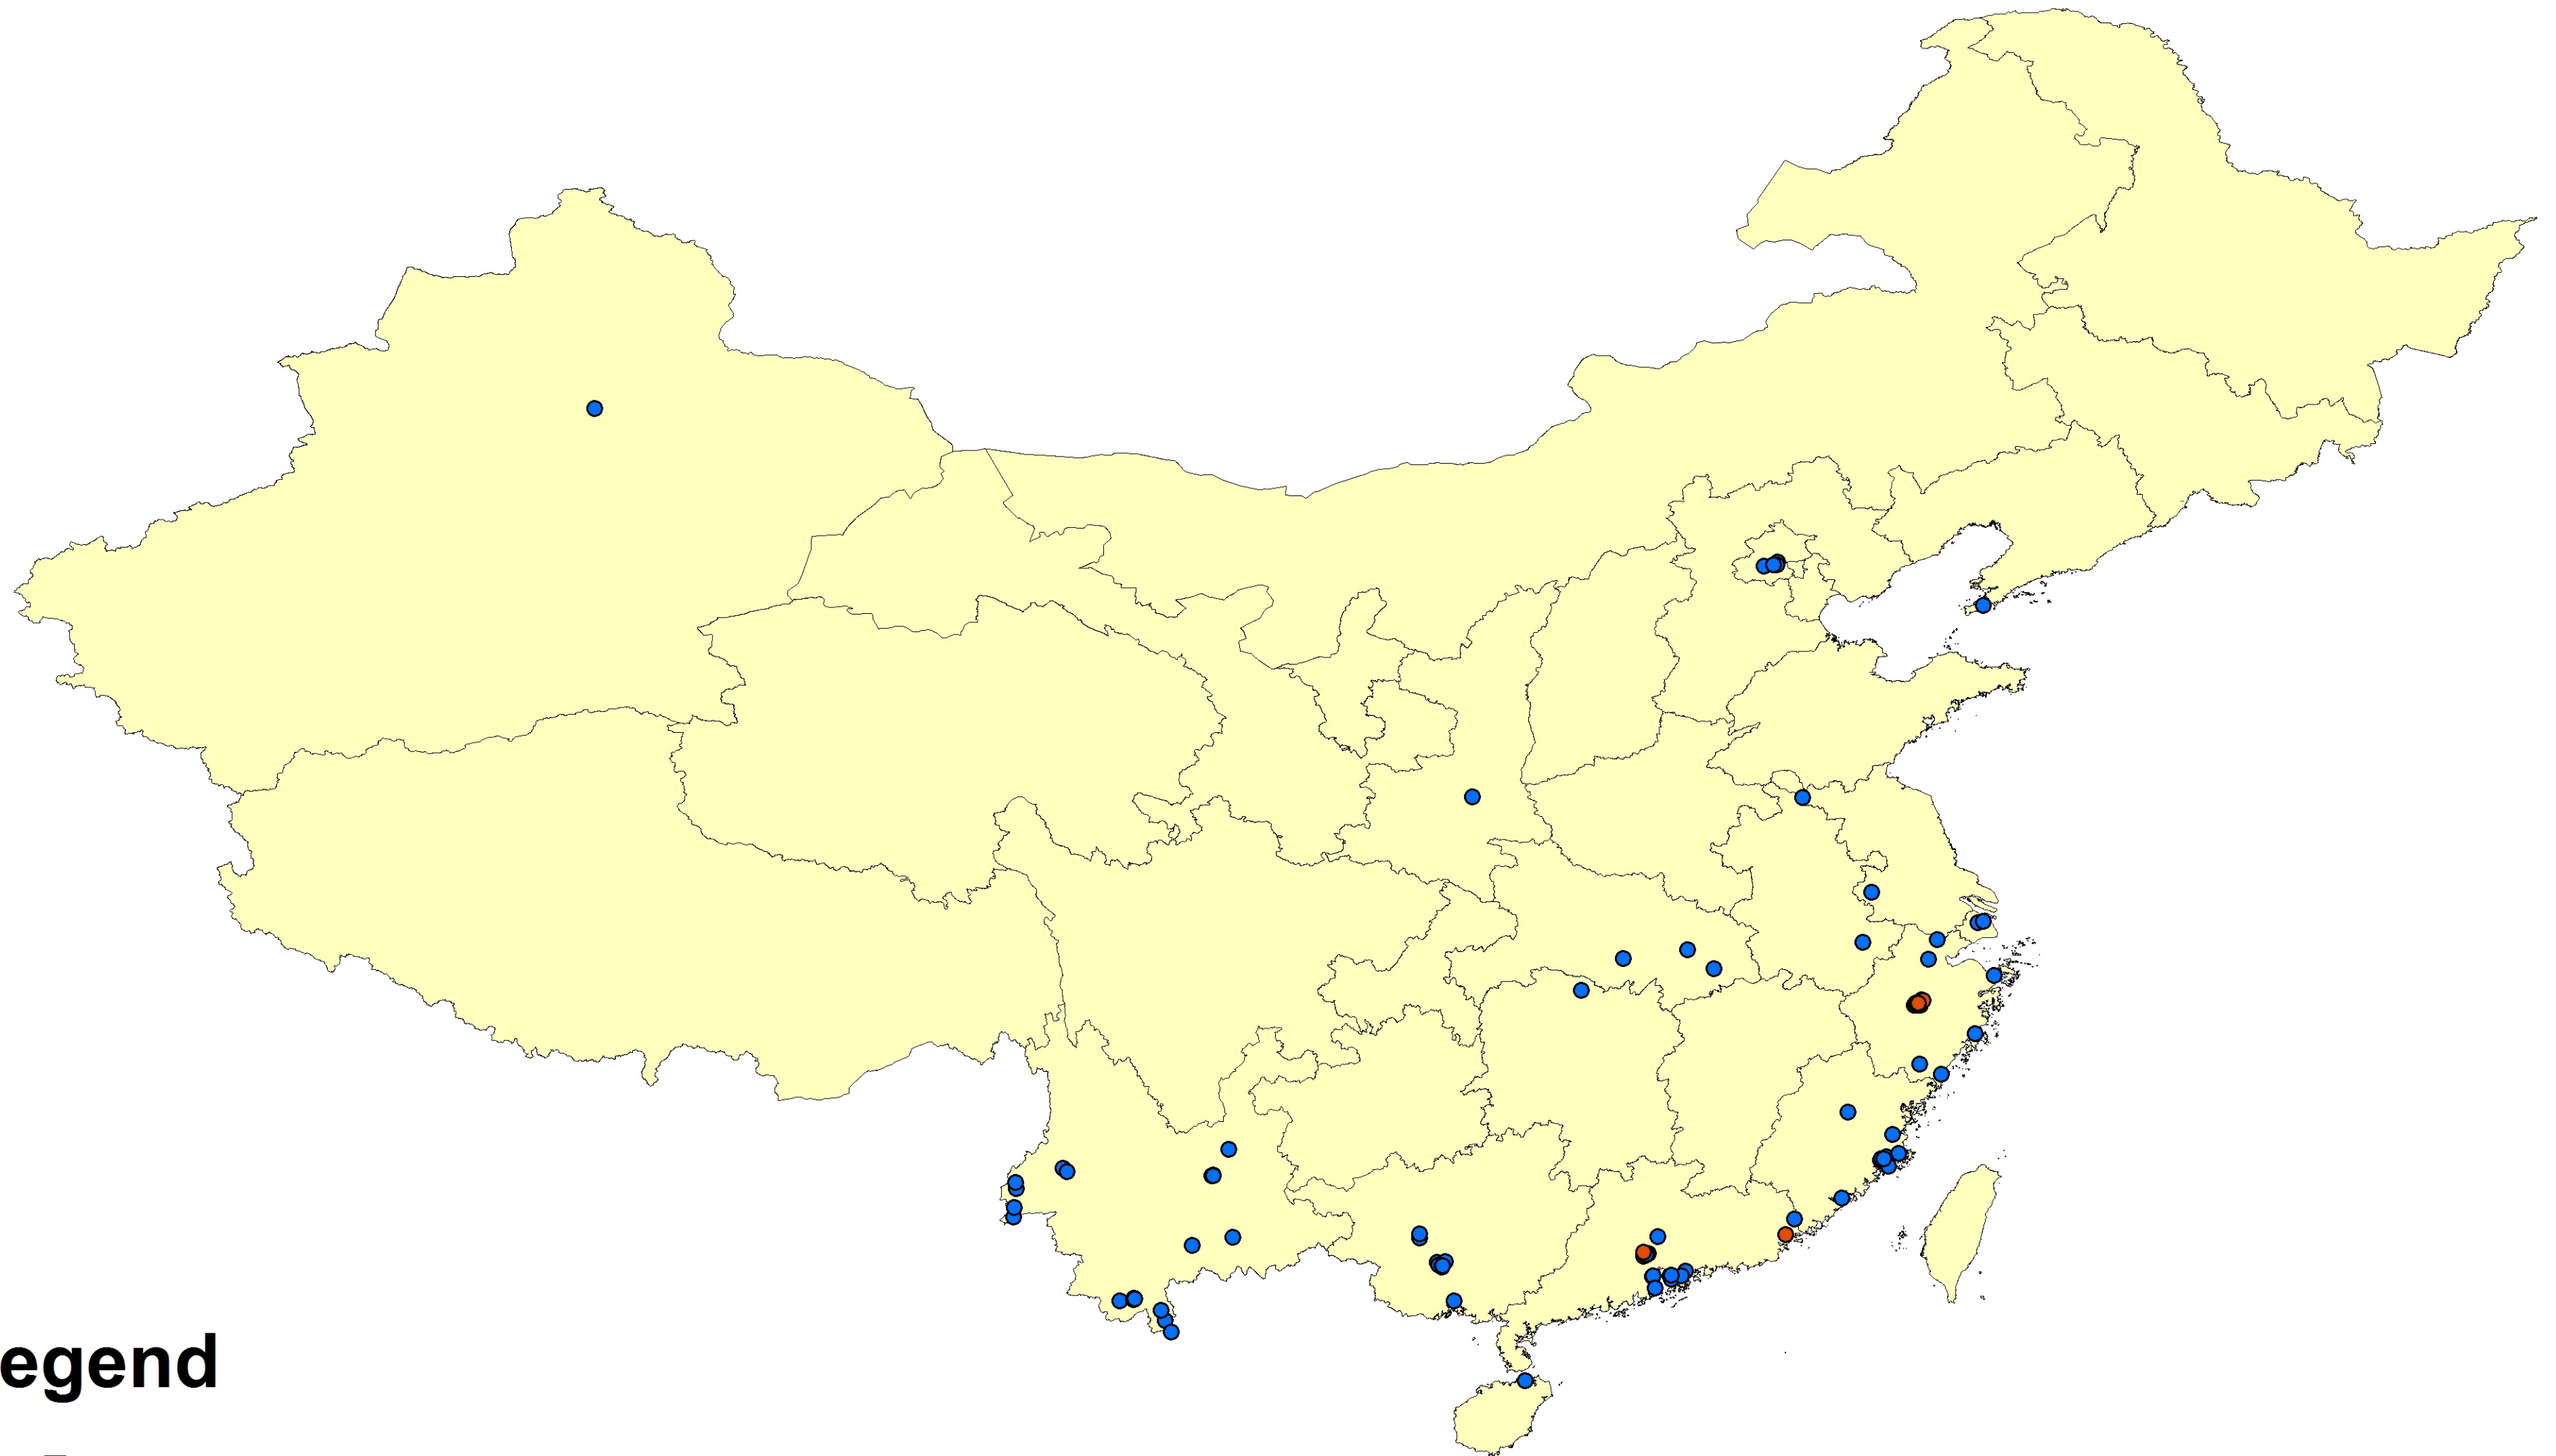

Dengue Case Distribution in 2008

Legend

CaseType

- Imported from other country
- Indigenous