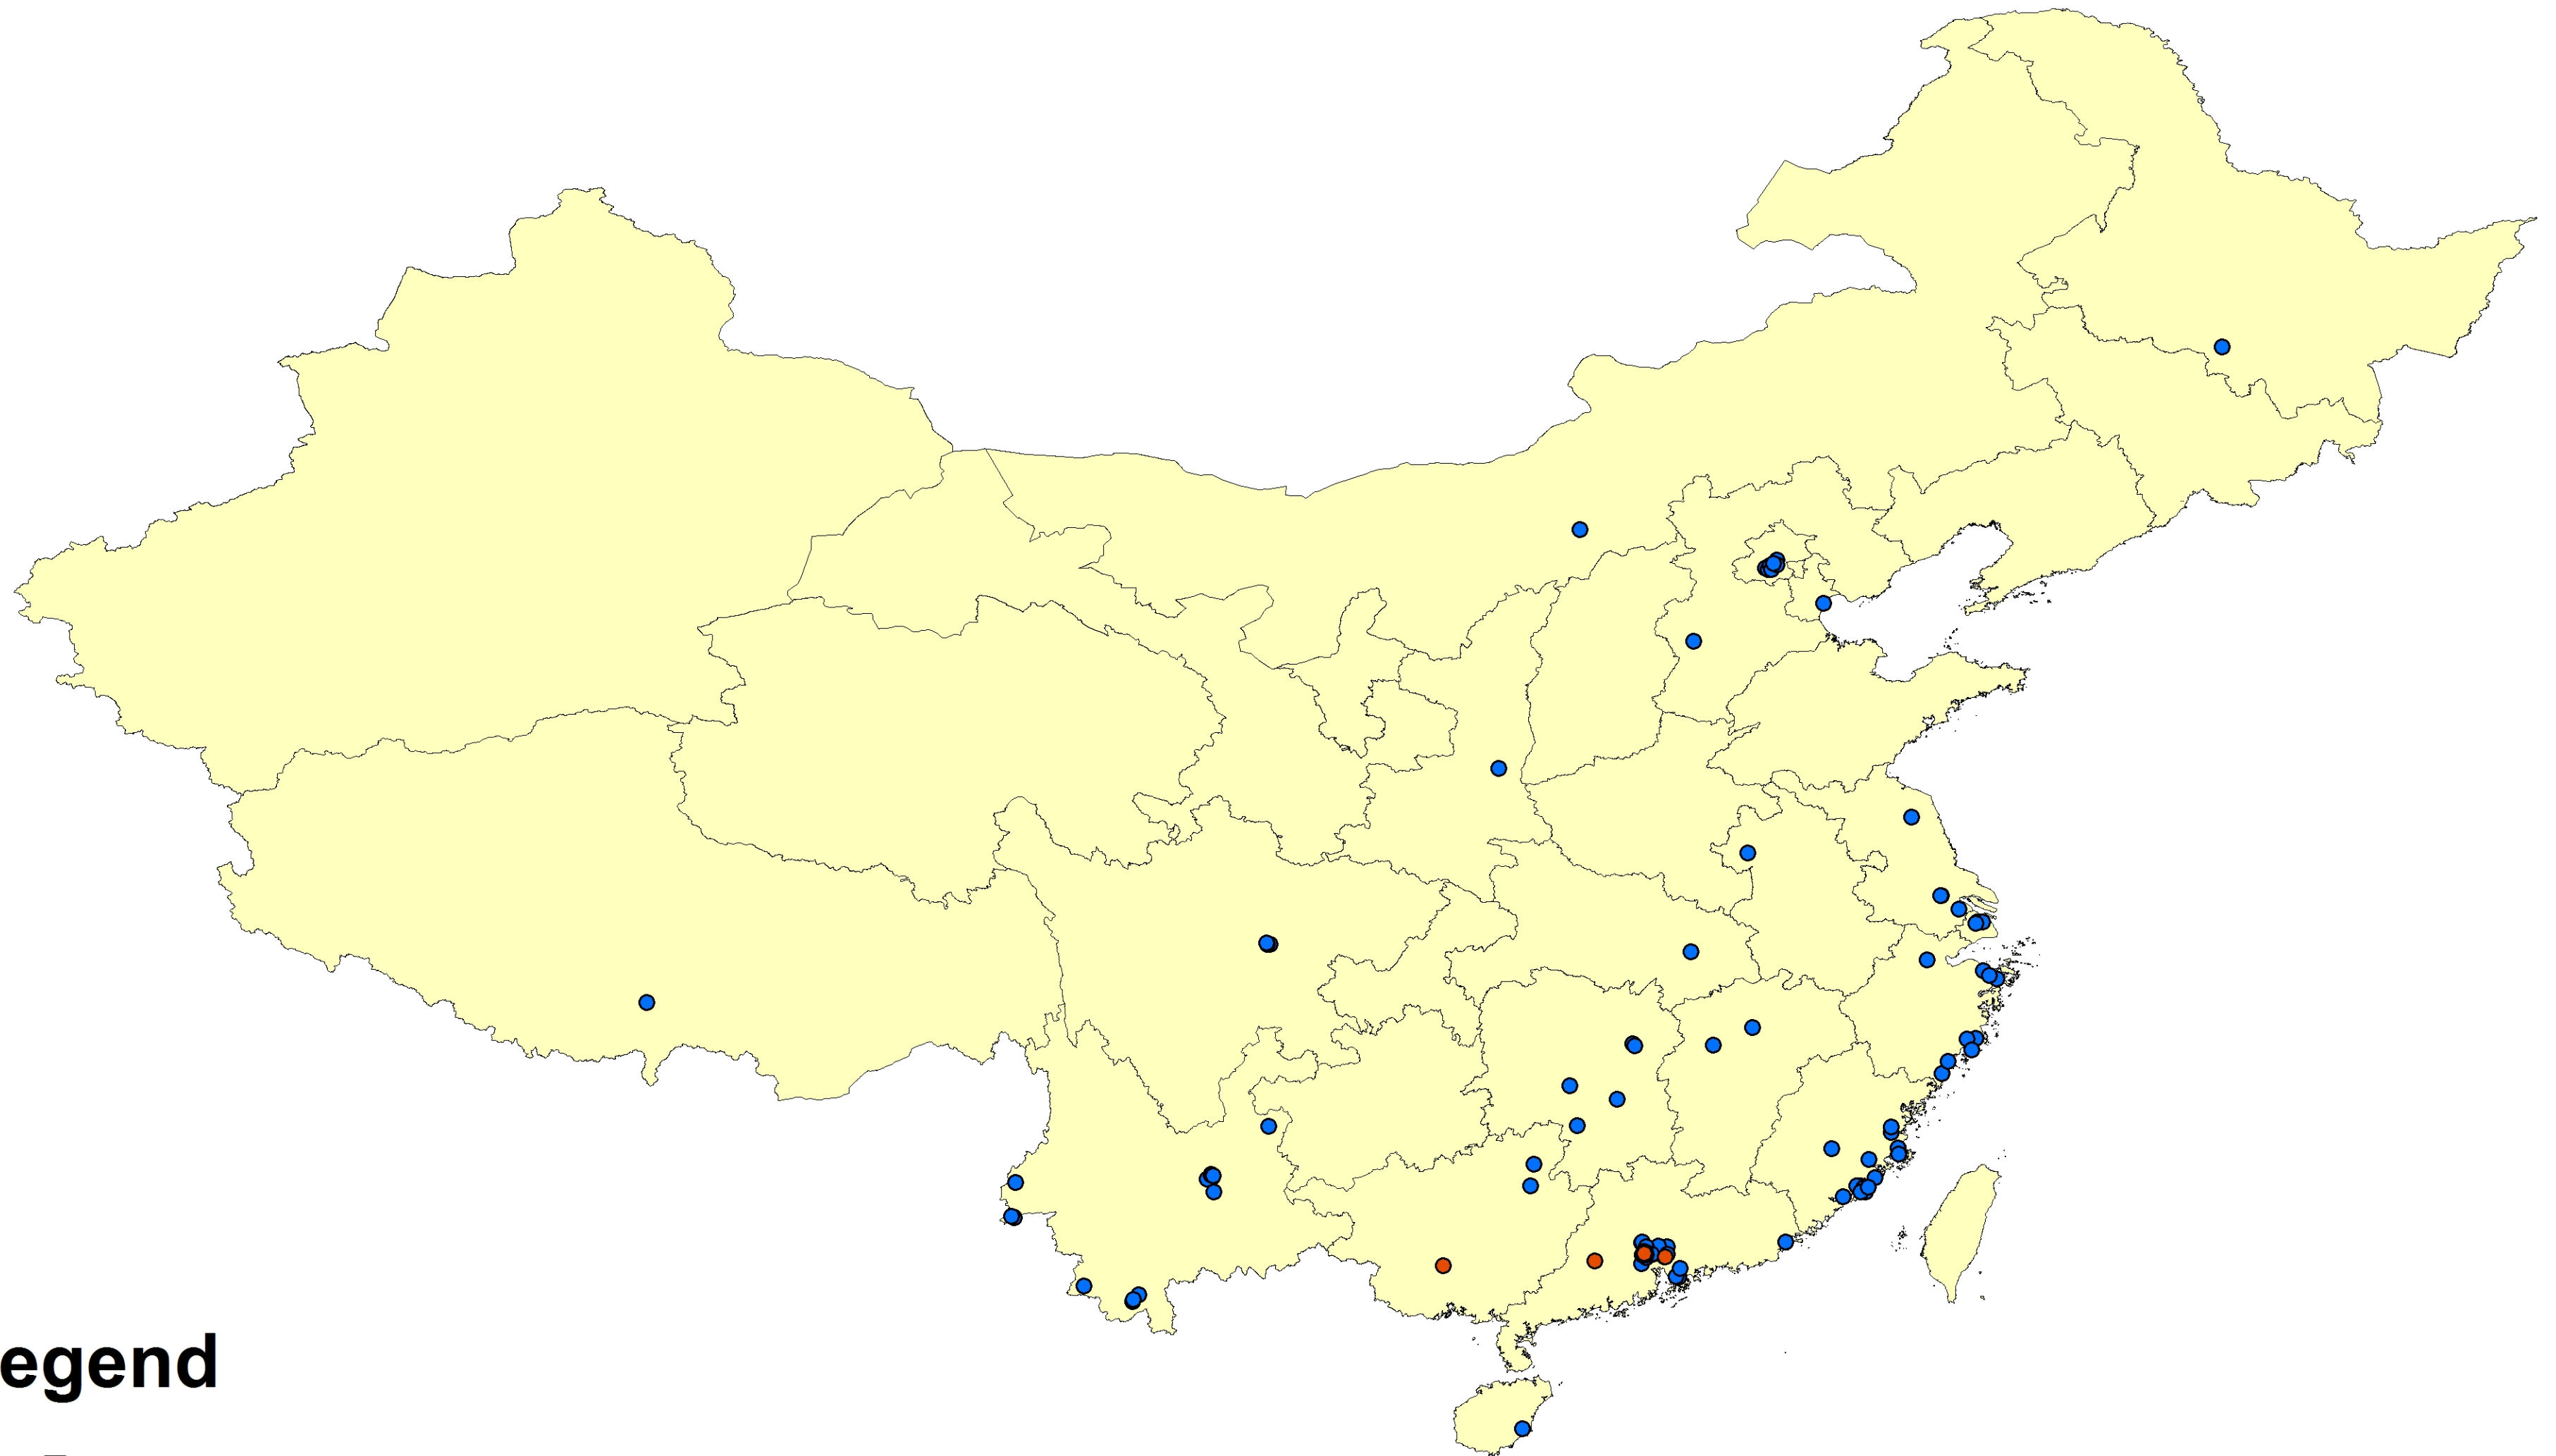

Dengue Case Distribution in 2010

Legend

CaseType

- Imported from other country
- Indigenous