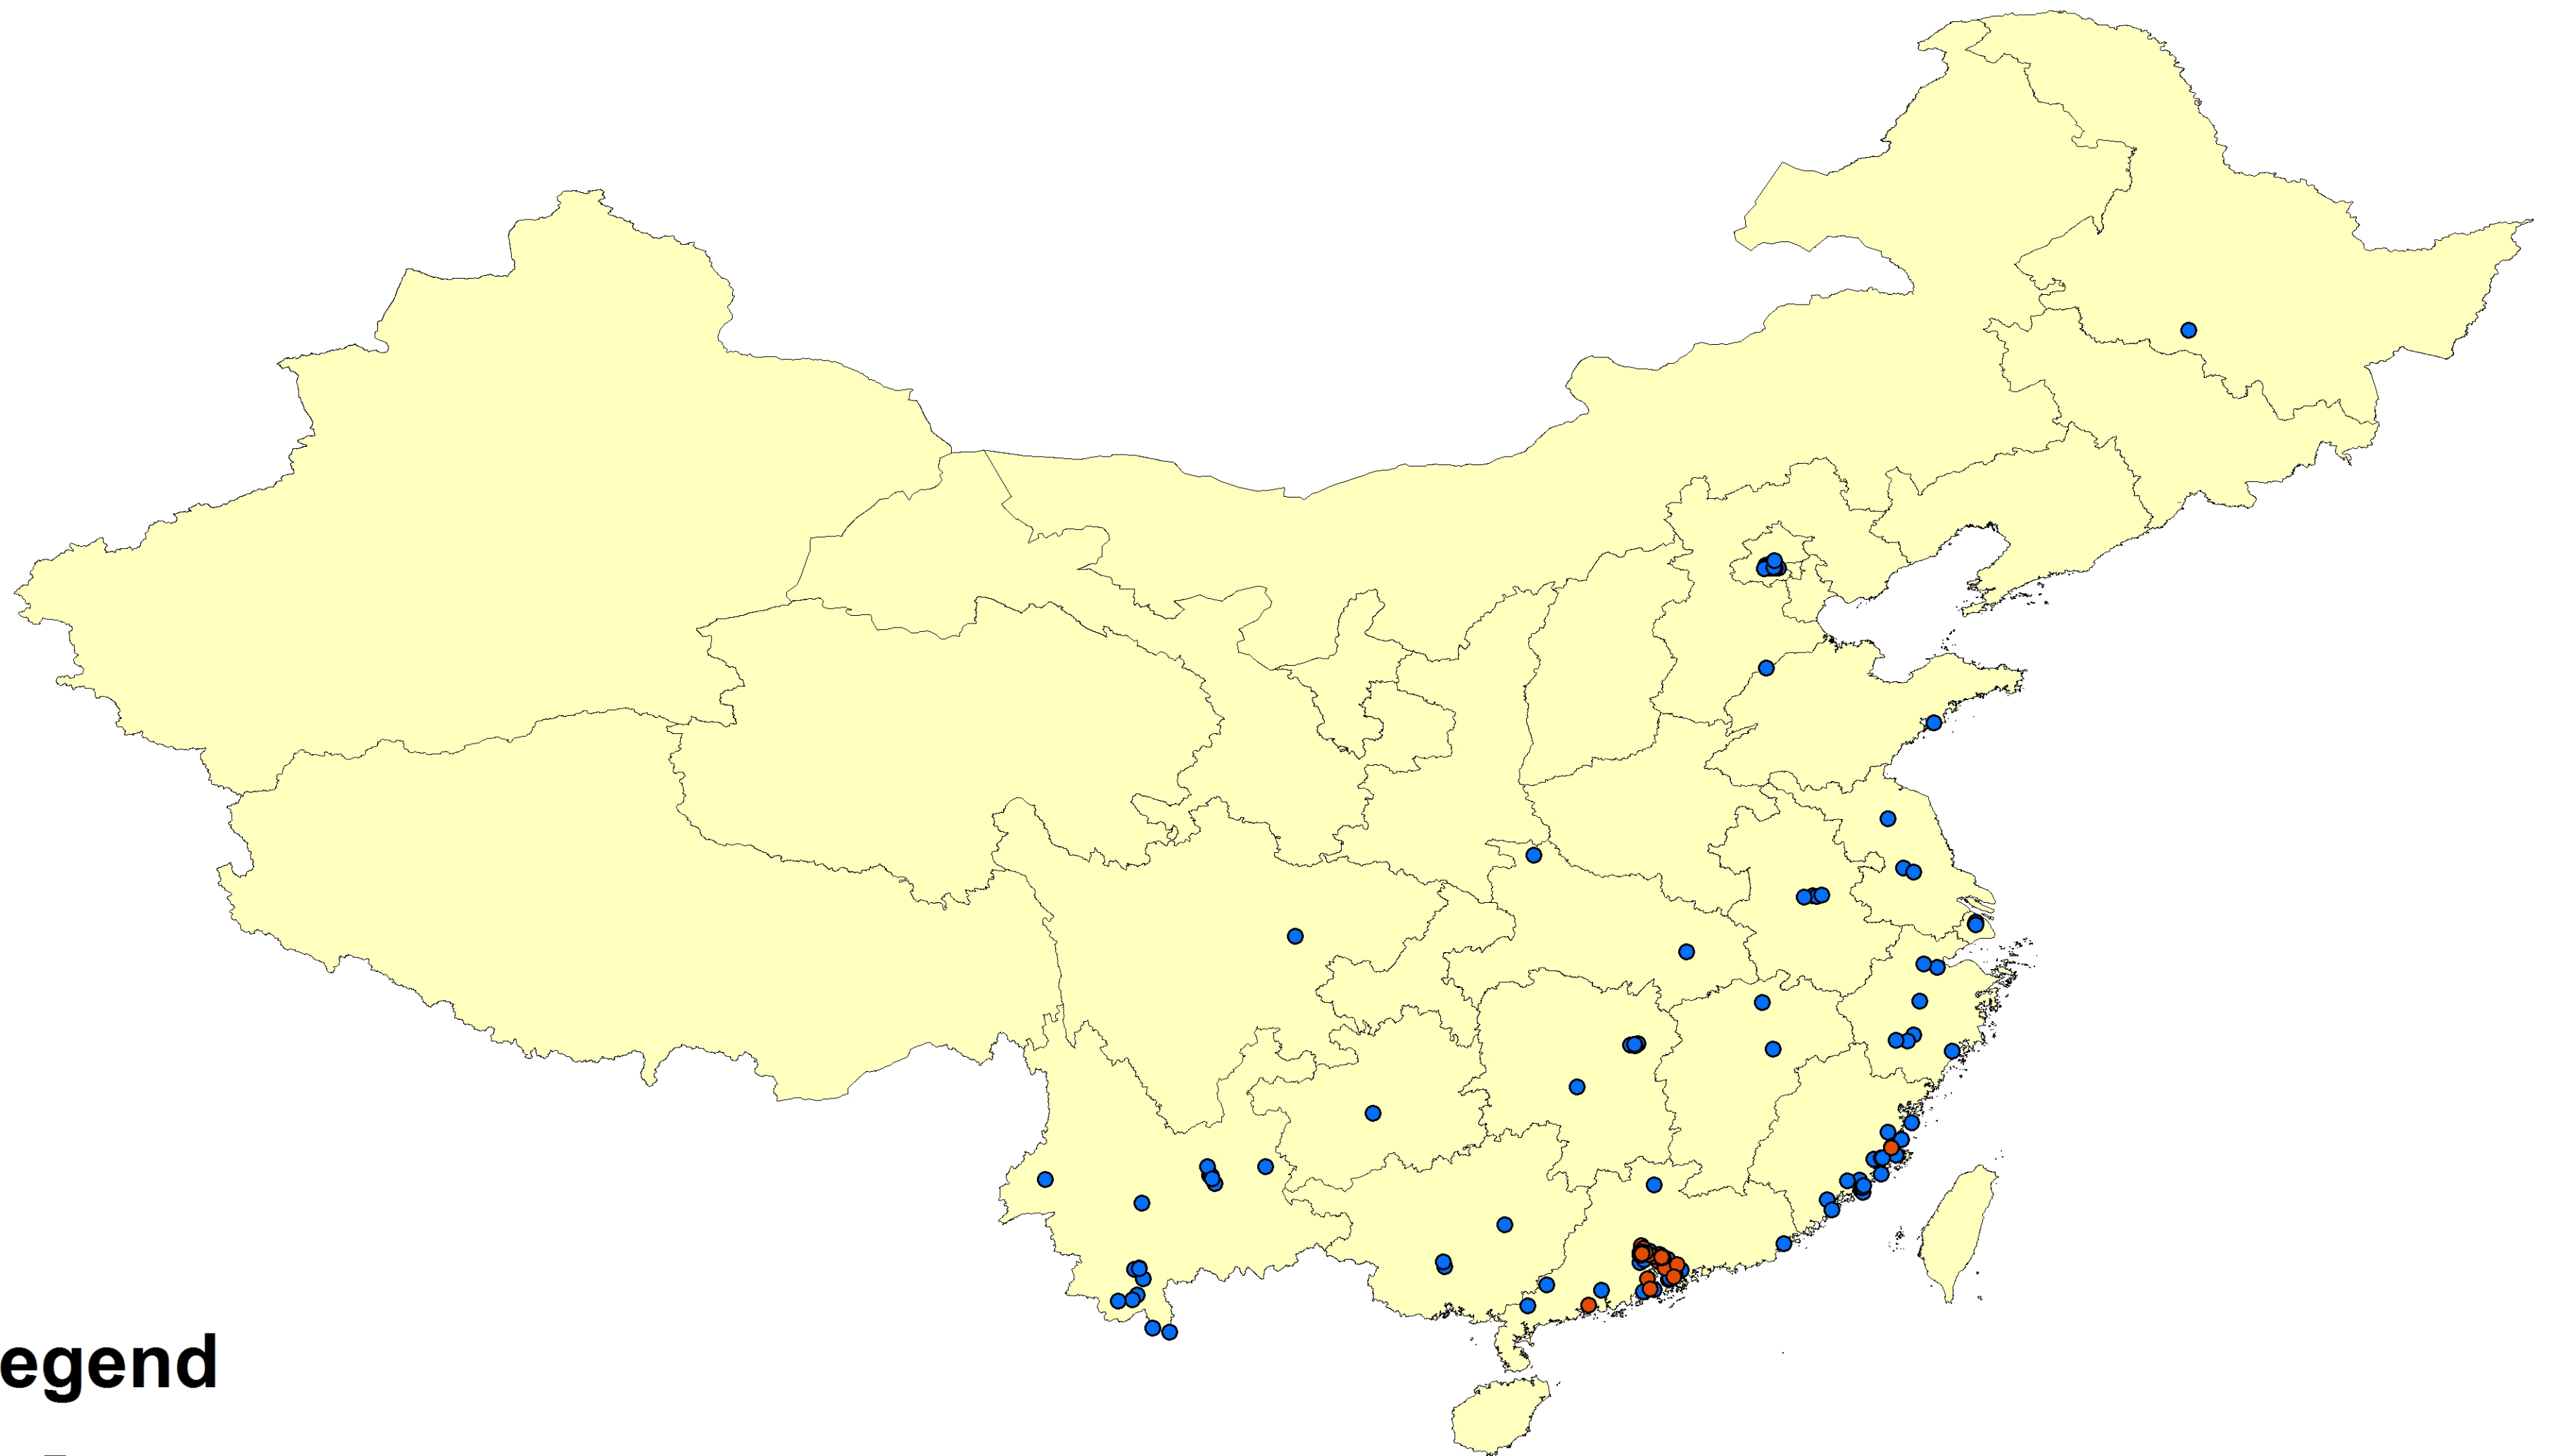

Dengue Case Distribution in 2009

Legend

CaseType

- Imported from other country
- Indigenous