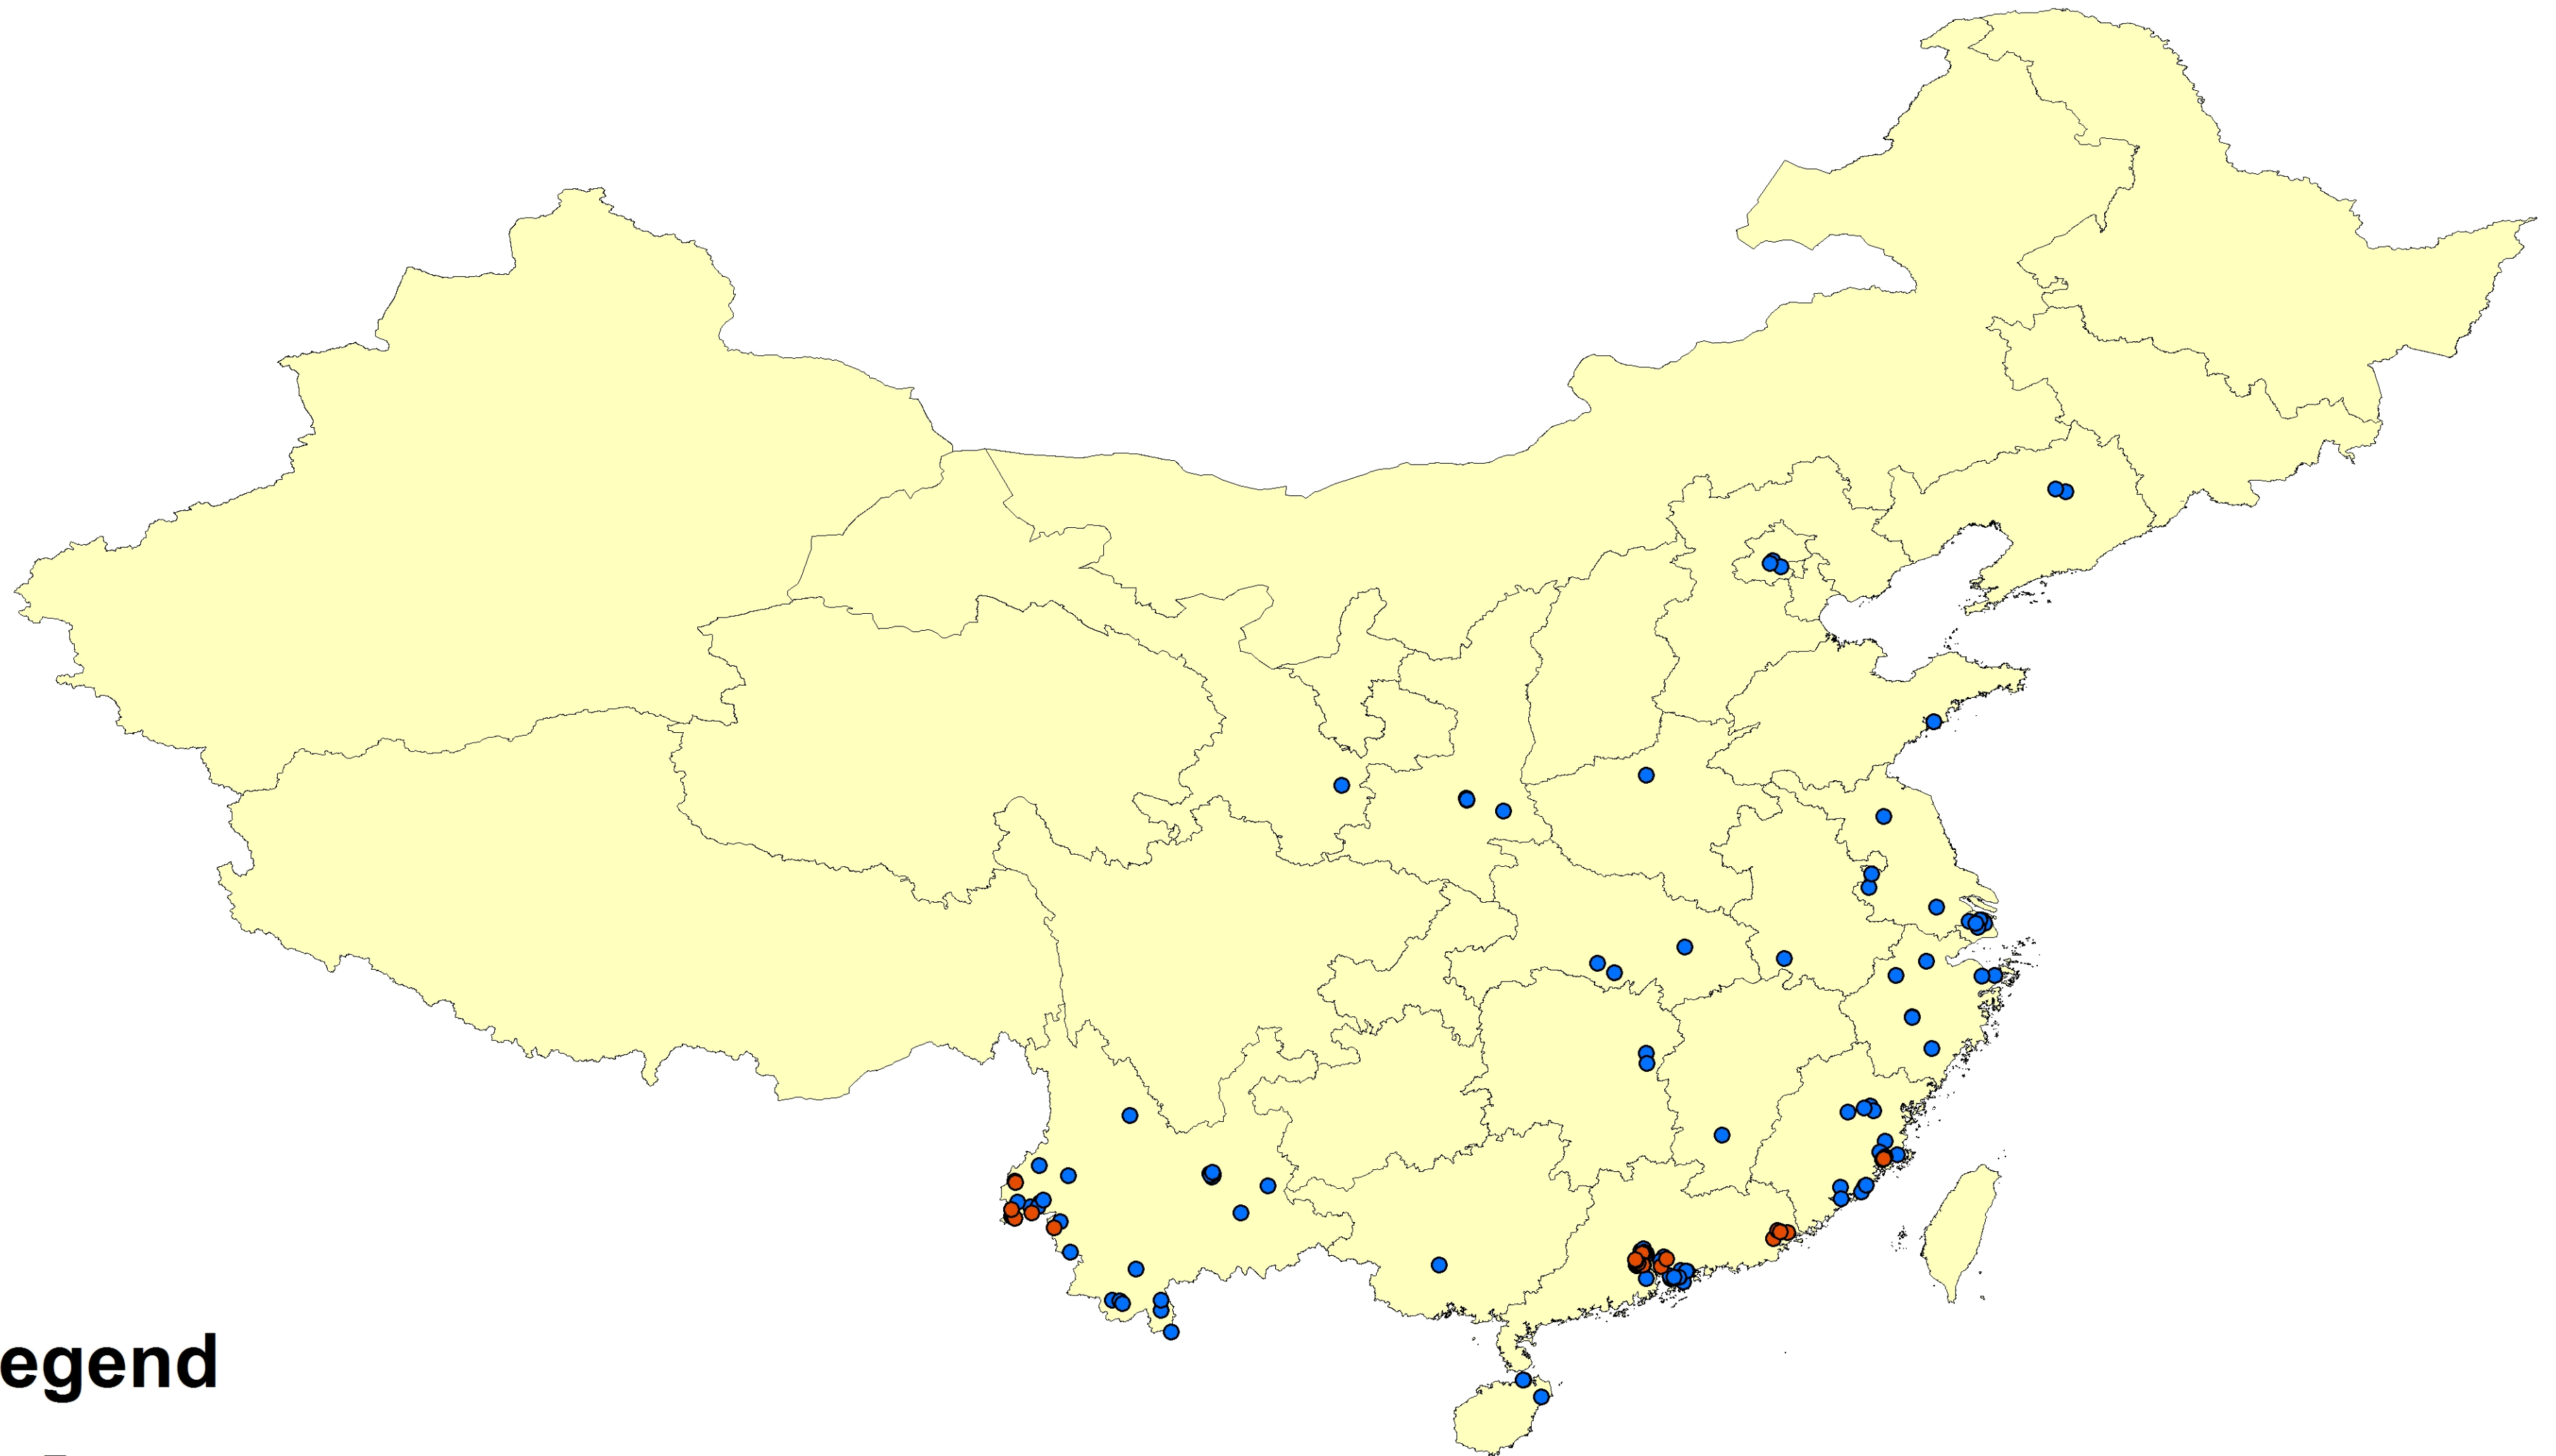

Dengue Case Distribution in 2007

Legend

CaseType

- Imported from other country
- Indigenous