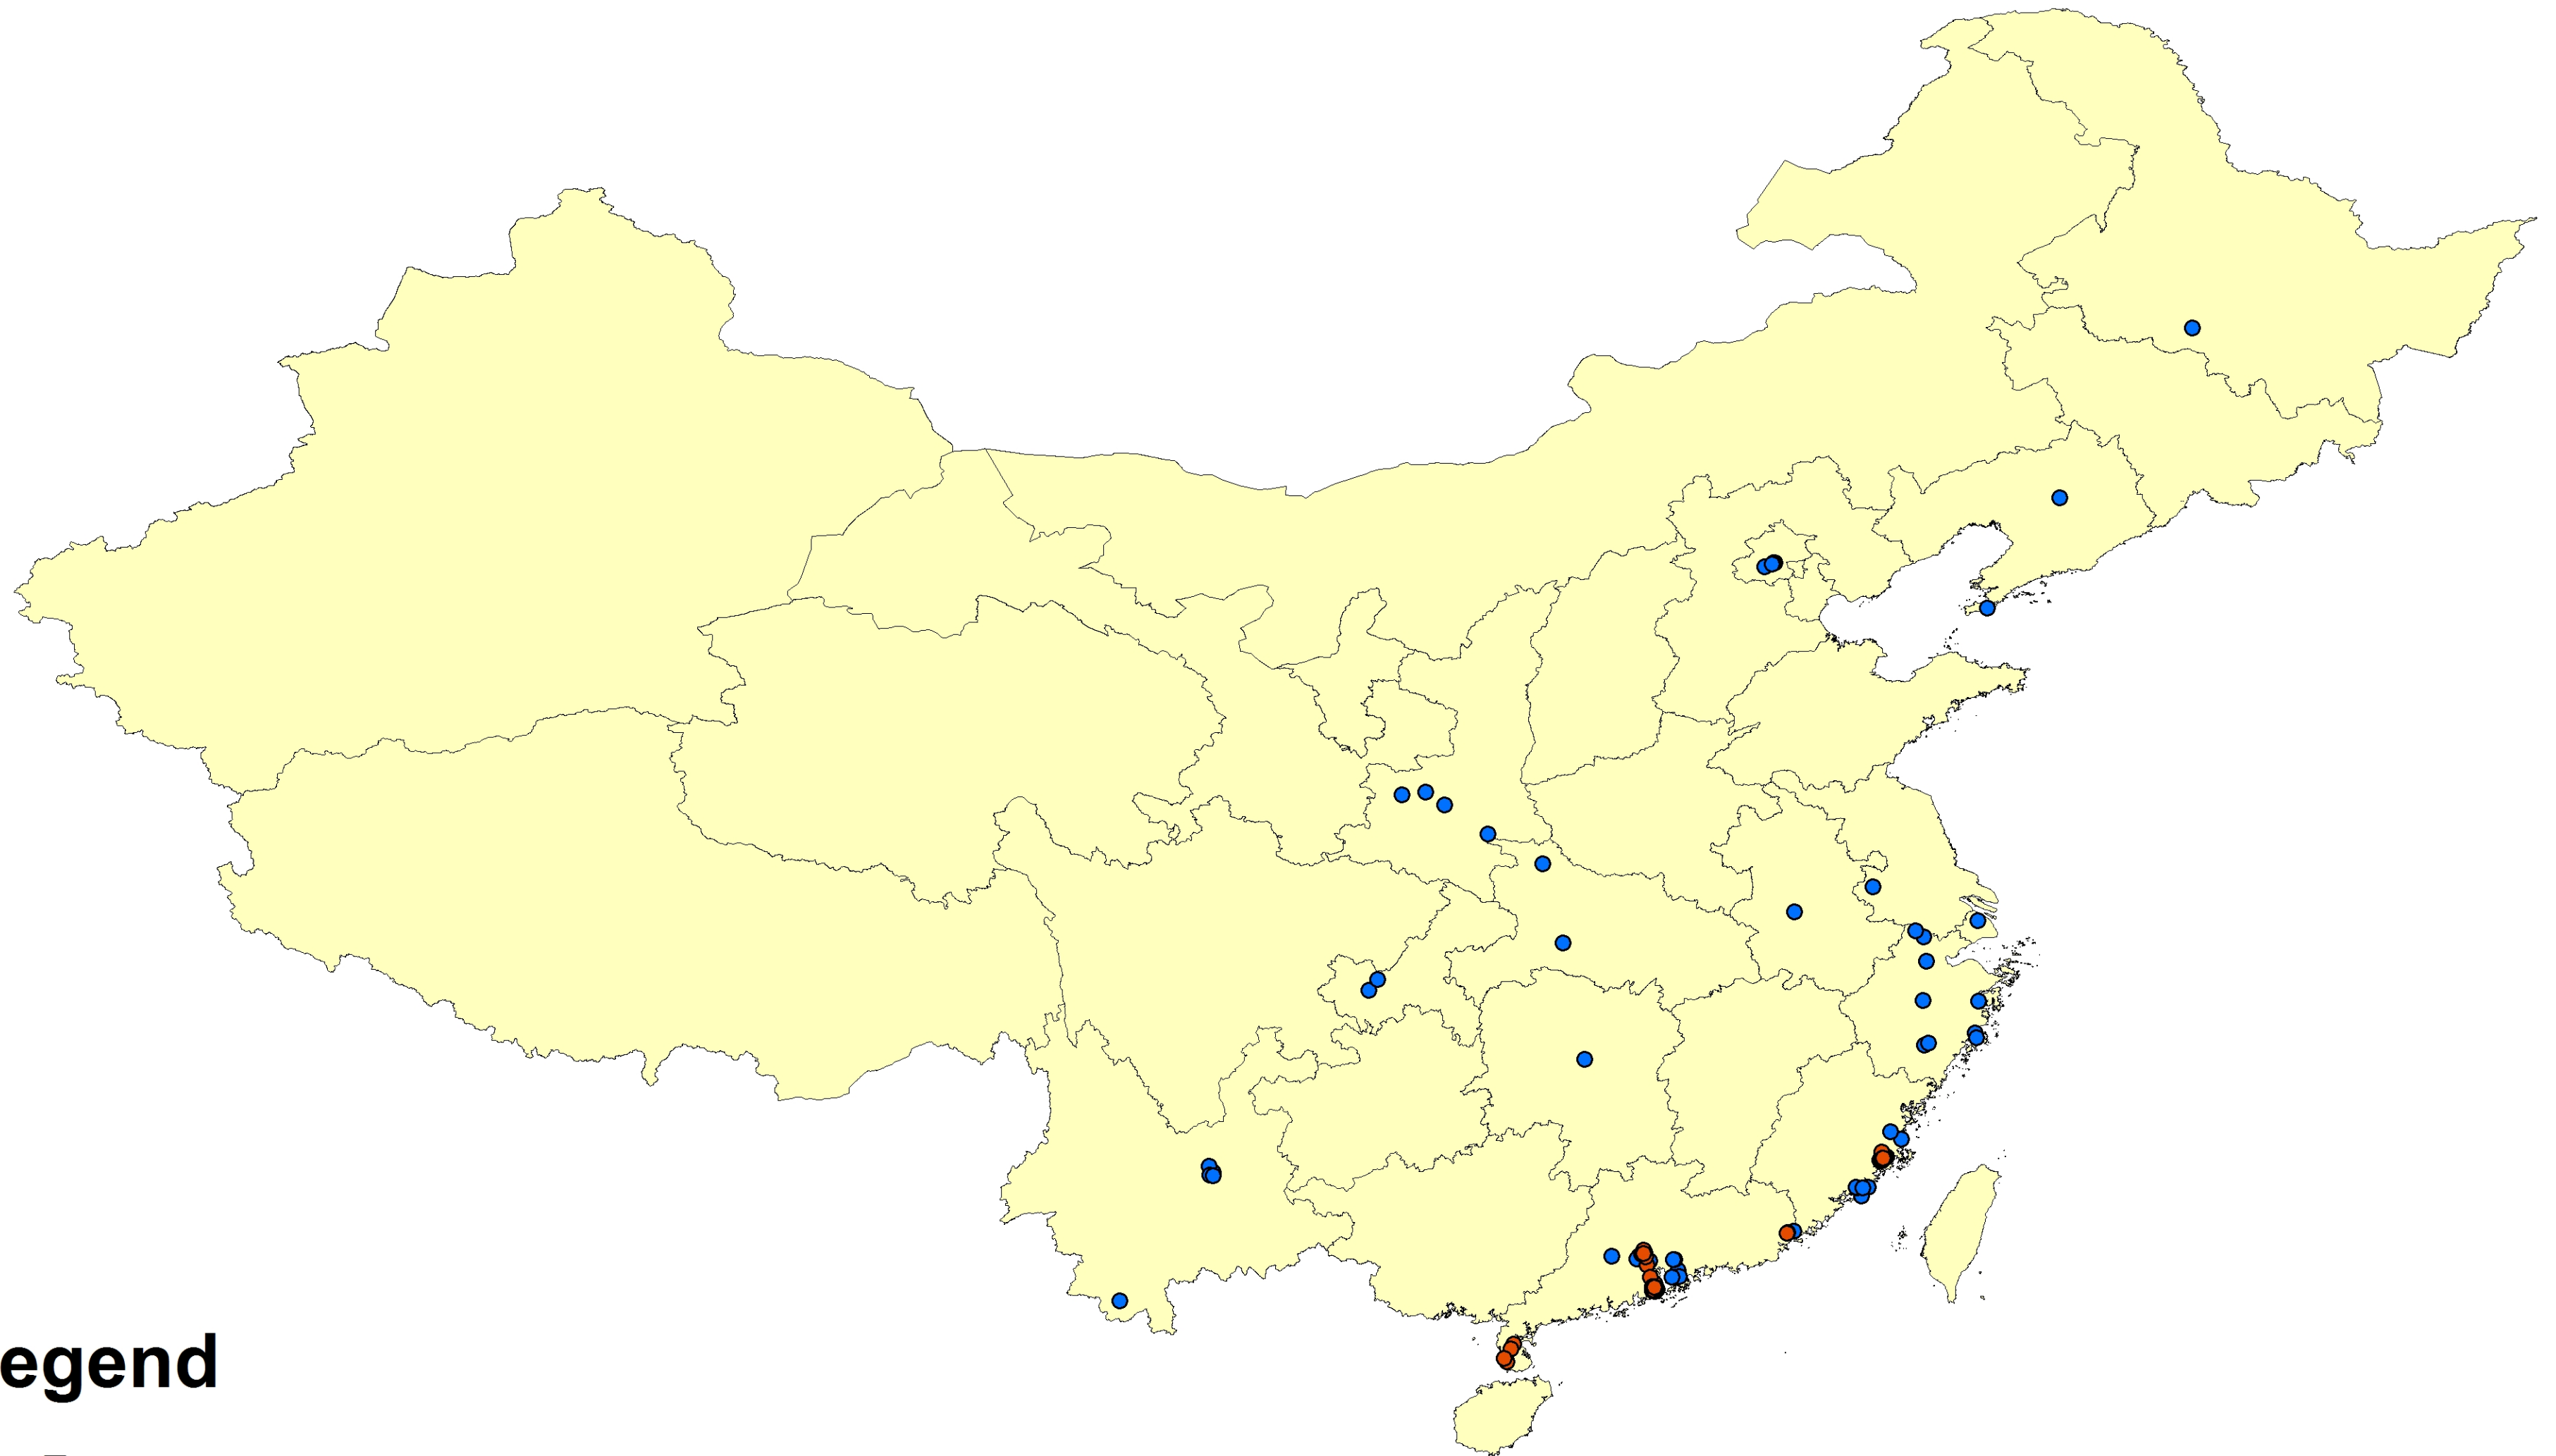

Dengue Case Distribution in 2006

Legend

CaseType

- Imported from other country
- Indigenous