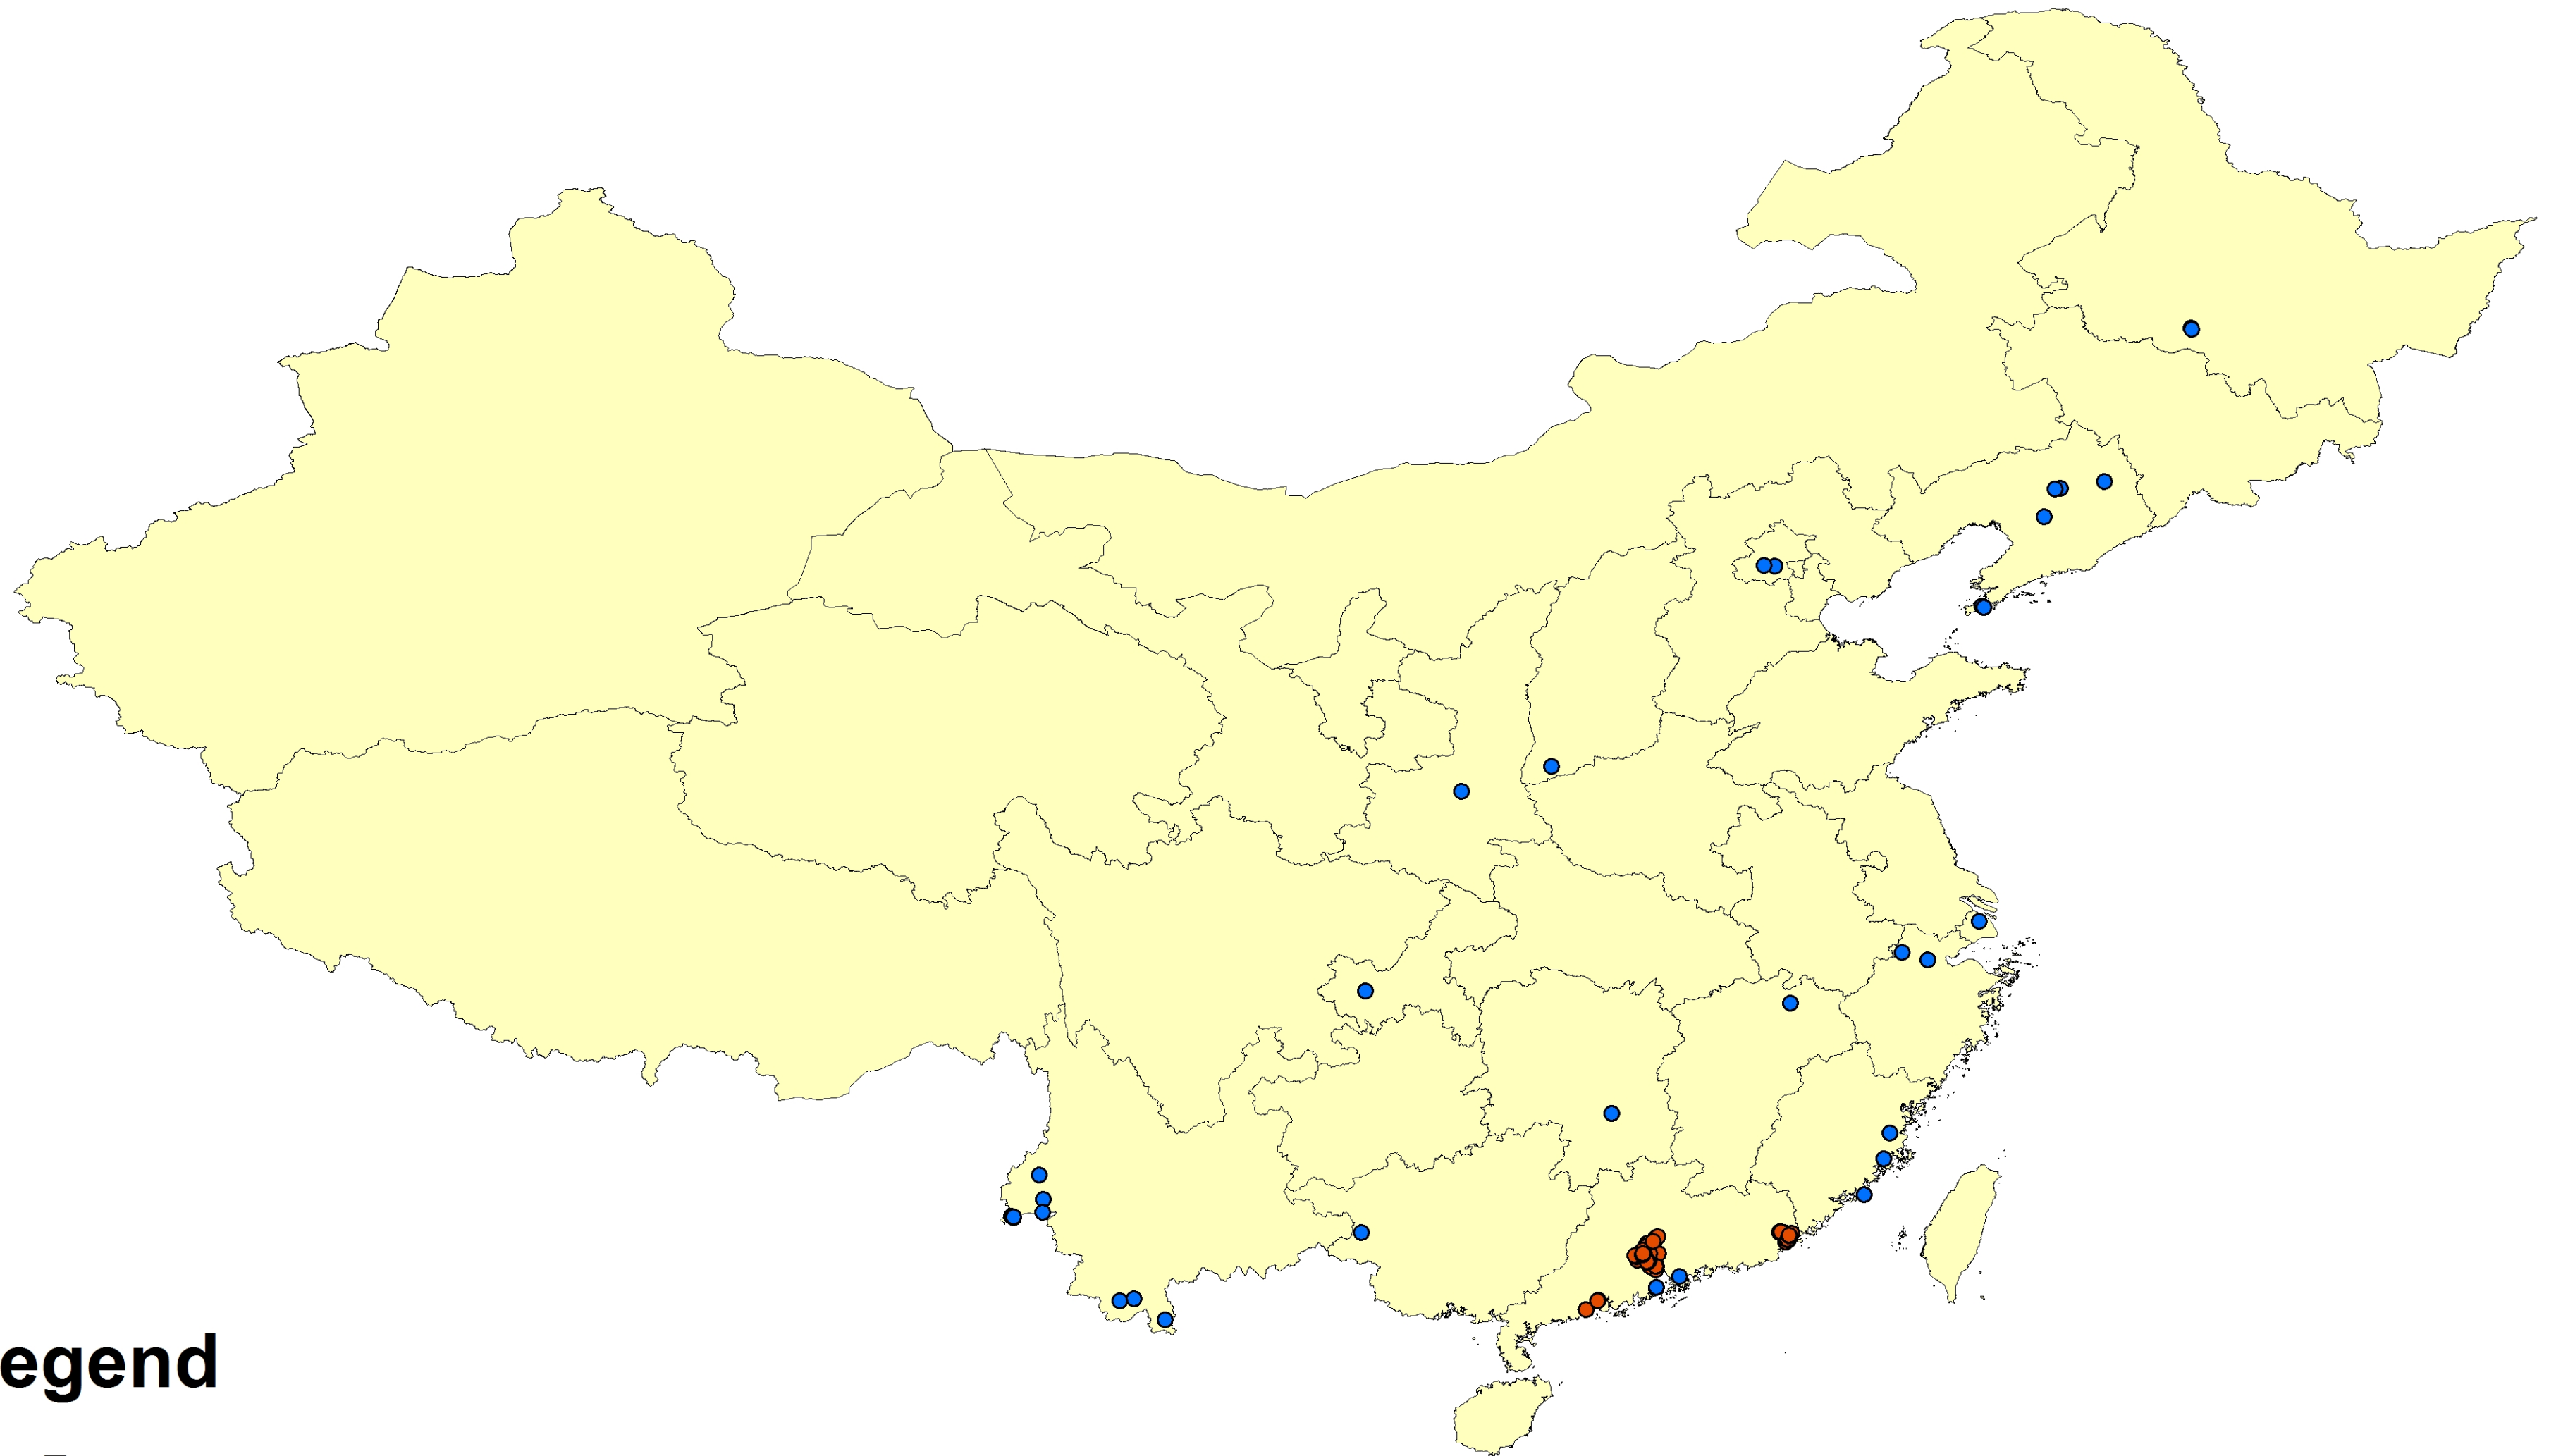

Dengue Case Distribution in 2005

Legend

CaseType

- Imported from other country
- Indigenous